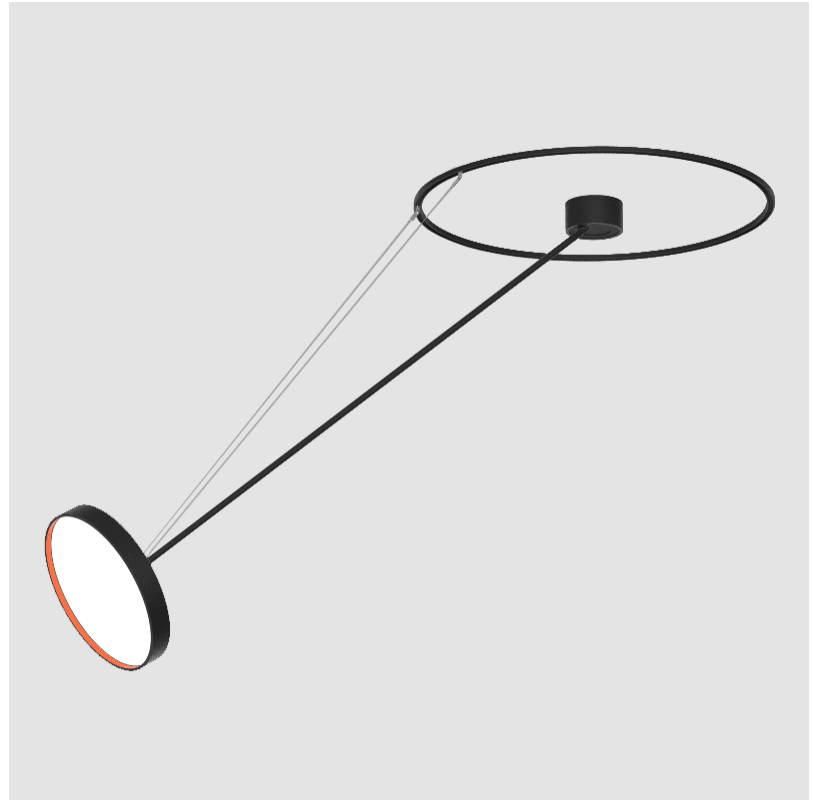

GENERAL

Series: Sign Diva Dancer

Subseries: Sign Diva Dancer Korona

Brand: Prolicht

Division: Architectural

Mounting Type: Suspension

Mounting Location: Ceiling

Subcategory: Pendant

PHYSICAL

Shape: Round

Diameter (mm): 400

Diameter (in): 15 3/4

Height (mm): 1620

Height (in): 63 3/4

Light Distribution: Adjustable / Direct

Weight (kg): 5

Weight (lbs): 11

Diffuser: PMMA - Opal / Micro-Prism / Sparkling Secret / Vintage Industrial

Fixture Finish: SSR / BKV / CWI / CRY / HAB / UFT / ITA / RUA / FTG / MYG / LOD / PUS / FRO / FUP / KIA / POP / BLS / SPG / MEY / GOH / GUM / CHC / COM / ABZ / JAG / OBR / MOS / ROR

Fixture Material: Extruded Aluminum / Steel

ELECTRICAL

Lamp Type: LED (Zhaga Standard)

Input Wattage (W): 17.0

Total Output Wattage (W): 15.4

Dimming: Tri-Mode (Non-Dimming and Phase Dimming (120Vac only) and 0-10V Dimming)

Driver Included: Yes

Driver Location: Integrated

Driver Type: Constant Current - Universal

Driver Class: Class 2

Input Voltage (V): 120 - 277

Constant Current (MA): 500

LED

Color Temperature (°K): 2700 / 3000 / 3500 / 4000

Max. Delivered Lumen (lm): 1807 / 1943 / 1951 / 1991

Nominal Lumen (lm): 2250 / 2420 / 2430 / 2480

CRI: >90 CRI

Lamp Life (hrs): 50000

OPTICAL

Adjustability: Rotational Canopy 170°; Tilting Canopy ±50°; Tilting Head ±90°

RATINGS AND CERTIFICATIONS

Certified By: Certified for North American Standards

IP rating: IP20