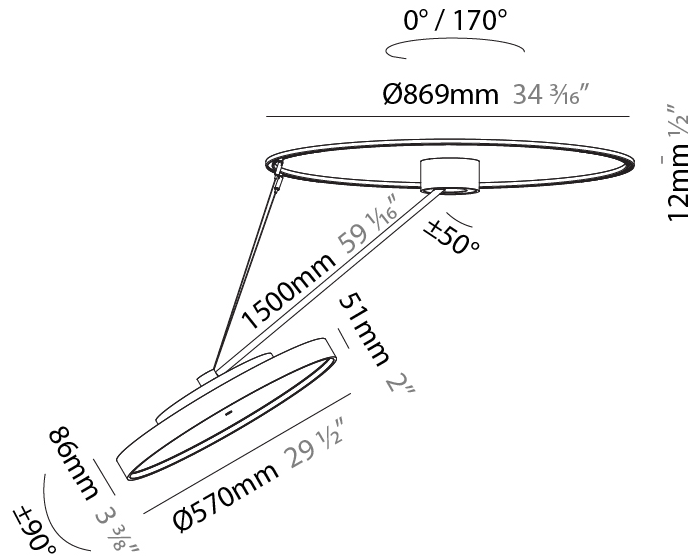

GENERAL

Series: Sign Diva Dancer
Subseries: Sign Diva Dancer Korona
Brand: Prolicht
Division: Architectural
Mounting Type: Suspension
Mounting Location: Ceiling
Subcategory: Pendant

PHYSICAL

Shape: Round
Diameter (mm): 570
Diameter (in): 22 7/16
Height (mm): 1620
Height (in): 63 3/4
Light Distribution: Adjustable / Direct
Weight (kg): 4.5
Weight (lbs): 9.9
Diffuser: PMMA - Opal / Micro-Prism / Sparkling Secret / Vintage Industrial
Fixture Finish: SSR / BKV / CWI / CRY / HAB / UFT / ITA / RUA / FTG / MYG / LOD / PUS / FRO / FUP / KIA / POP / BLS / SPG / MEY / GOH / GUM / CHC / COM / ABZ / JAG / OBR / MOS / ROR
Fixture Material: Extruded Aluminum / Steel

ELECTRICAL

Lamp Type: LED (Zhaga Standard)
Input Wattage (W): 58.3
Total Output Wattage (W): 46.9
Dimming: Tri-Mode (Non-Dimming and Phase Dimming (120Vac only) and 0-10V Dimming)
Driver Included: Yes
Driver Location: Integrated
Driver Type: Constant Current - Universal
Driver Class: Class 2
Input Voltage (V): 120 - 277
Constant Current (MA): 350

LED

Color Temperature (°K): 2700 / 3000 / 4000
Max. Delivered Lumen (lm): 5060 / 6320 / 6580
CRI: >90 CRI
Lamp Life (hrs): 50000

OPTICAL

Adjustability: Rotational Canopy 170°; Tilting Canopy ±50°; Tilting Head ±90°

RATINGS AND CERTIFICATIONS

Certified By: Certified for North American Standards
IP rating: IP20