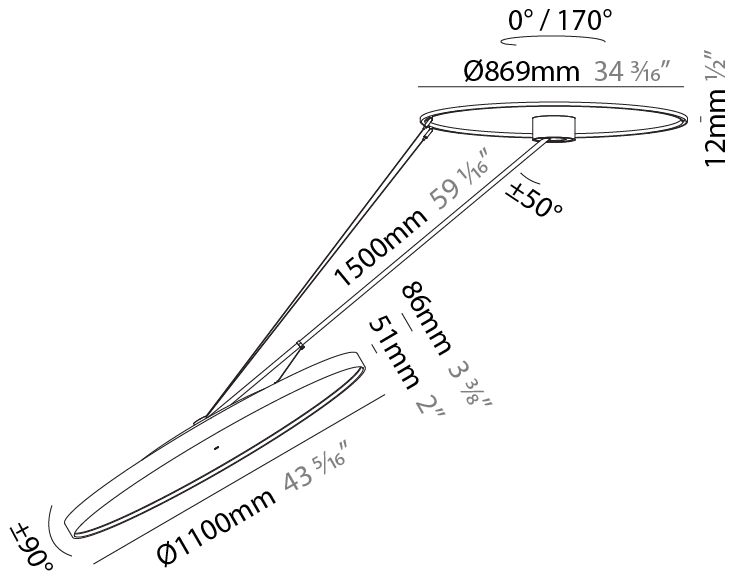

GENERAL

Series: Sign Diva Dancer
Subseries: Sign Diva Dancer Korona
Brand: Prolicht
Division: Architectural
Mounting Type: Suspension
Mounting Location: Ceiling
Subcategory: Pendant

PHYSICAL

Shape: Round
Diameter (mm): 1100
Diameter (in): 43 ⁵/₁₆"
Height (mm): 1620
Height (in): 63 ³/₄"
Light Distribution: Adjustable / Direct
Weight (kg): 15.5
Weight (lbs): 34.1
Diffuser: PMMA - Opal / Micro-Prism / Sparkling Secret / Vintage Industrial
Fixture Finish: SSR / BKV / CWI / CRY / HAB / UFT / ITA / RUA / FTG / MYG / LOD / PUS / FRO / FUP / KIA / POP / BLS / SPG / MEY / GOH / GUM / CHC / COM / ABZ / JAG / OBR / MOS / ROR
Fixture Material: Extruded Aluminum / Steel

ELECTRICAL

Lamp Type: LED (Zhaga Standard)
Input Wattage (W): 169.4
Total Output Wattage (W): 135
Dimming: Tri-Mode (Non-Dimming and Phase Dimming (120Vac only) and 0-10V Dimming)
Driver Included: Yes
Driver Location: Integrated
Driver Type: Constant Current - Universal
Driver Class: Class 2
Input Voltage (V): 120 - 277
Constant Current (MA): 600

LED

Color Temperature (°K): 2700 / 3000 / 4000
Max. Delivered Lumen (lm): 19520 / 19933 / 20340
CRI: >90 CRI
Lamp Life (hrs): 50000

OPTICAL

Adjustability: Rotational Canopy 170°; Tilting Canopy ±50°; Tilting Head ±90°

RATINGS AND CERTIFICATIONS

Certified By: Certified for North American Standards
IP rating: IP20