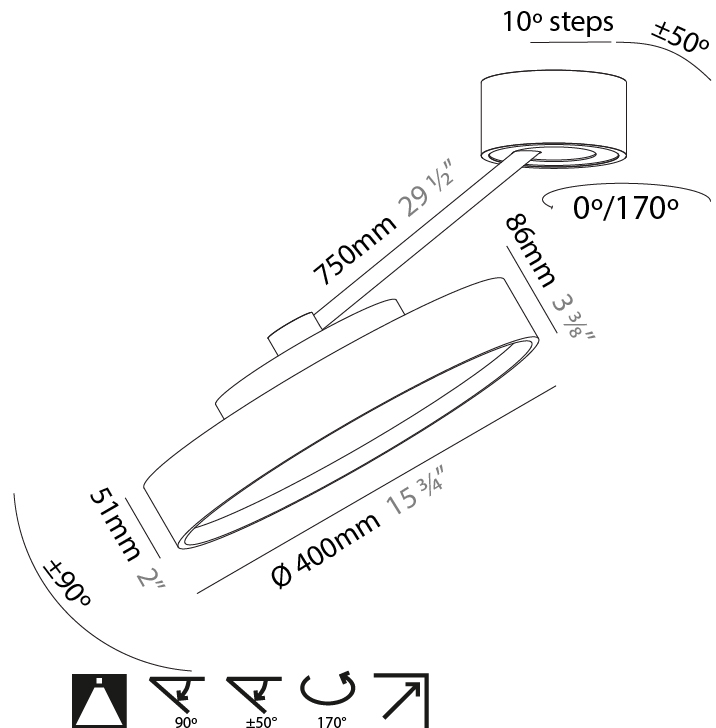

GENERAL

Series: Sign Diva Dancer
Subseries: Sign Diva Dancer Korona
Brand: Prolicht
Division: Architectural
Mounting Type: Suspension
Mounting Location: Ceiling
Subcategory: Pendant

PHYSICAL

Shape: Round
Diameter (mm): 400
Diameter (in): 15 3/4
Height (mm): 870
Depth (mm): 86
Height (in): 34 1/4
Depth (in): 3 3/8
Light Distribution: Adjustable / Direct
Weight (kg): 3.5
Weight (lbs): 7.716
Diffuser: PMMA - Opal / Micro-Prism / Sparkling Secret / Vintage Industrial
Fixture Finish: SSR / BKV / CWI / CRY / HAB / UFT / ITA / RUA / FTG / MYG / LOD / PUS / FRO / FUP / KIA / POP / BLS / SPG / MEY / GOH / GUM / CHC / COM / ABZ / JAG / OBR / MOS / ROR
Fixture Material: Extruded Aluminum / Steel

ELECTRICAL

Lamp Type: LED (Zhaga Standard)
Input Wattage (W): 17.9
Total Output Wattage (W): 16
Dimming: Tri-Mode (Non-Dimming and Phase Dimming (120Vac only) and 0-10V Dimming)
Driver Included: Yes
Driver Location: Integrated
Driver Type: Constant Current - Universal
Driver Class: Class 2
Input Voltage (V): 120 - 277
Constant Current (MA): 500

LED

Color Temperature (*K): 2700 / 3000 / 3500 / 4000
Max. Delivered Lumen (lm): 1870 / 2340 / 2372 / 2420
CRI: >90 CRI
Lamp Life (hrs): 50000

OPTICAL

Adjustability: Rotational Canopy 170°; Tilting Canopy ±50°; Tilting Head ±90°

RATINGS AND CERTIFICATIONS

Certified By: Certified for North American Standards
IP rating: IP20