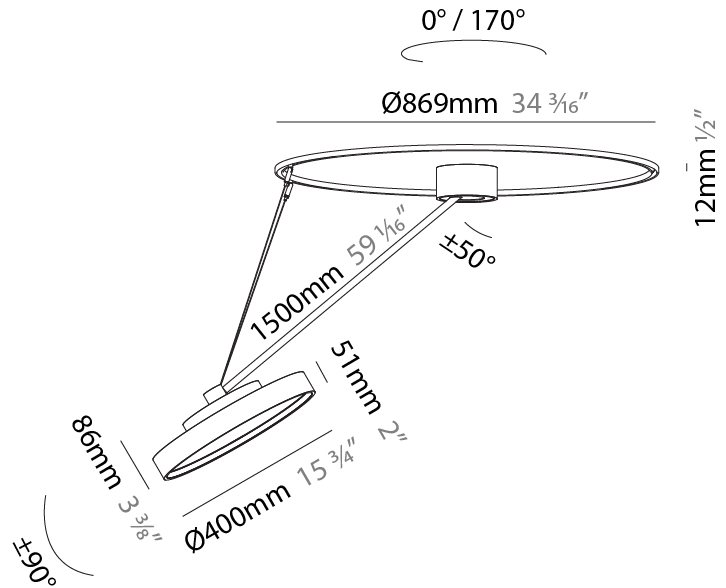

GENERAL

Series: Sign Diva Dancer

Subseries: Sign Diva Dancer Korona

Brand: Prolicht

Division: Architectural

Mounting Type: Suspension

Mounting Location: Ceiling

Subcategory: Pendant

PHYSICAL

Shape: Round

Diameter (mm): 400

Diameter (in): 15 3/4

Height (mm): 1620

Height (in): 63 3/4

Light Distribution: Adjustable / Direct

Weight (kg): 5

Weight (lbs): 11

Diffuser: PMMA - Opal / Micro-Prism / Sparkling Secret / Vintage Industrial

Fixture Finish: SSR / BKV / CWI / CRY / HAB / UFT / ITA / RUA / FTG / MYG / LOD / PUS / FRO / FUP / KIA / POP / BLS / SPG / MEY / GOH / GUM / CHC / COM / ABZ / JAG / OBR / MOS / ROR

Fixture Material: Extruded Aluminum / Steel

ELECTRICAL

Lamp Type: LED (Zhaga Standard)

Input Wattage (W): 17.0

Total Output Wattage (W): 15.4

Dimming: Tri-Mode (Non-Dimming and Phase Dimming (120Vac only) and 0-10V Dimming)

Driver Included: Yes

Driver Location: Integrated

Driver Type: Constant Current - Universal

Driver Class: Class 2

Input Voltage (V): 120 - 277

Constant Current (MA): 500

LED

Color Temperature (°K): 2700 / 3000 / 3500 / 4000

Max. Delivered Lumen (lm): 1807 / 1943 / 1951 / 1991

Nominal Lumen (lm): 2250 / 2420 / 2430 / 2480

CRI: >90 CRI

Lamp Life (hrs): 50000

OPTICAL

Adjustability: Rotational Canopy 170°; Tilting Canopy ±50°; Tilting Head ±90°

RATINGS AND CERTIFICATIONS

Certified By: Certified for North American Standards

IP rating: IP20