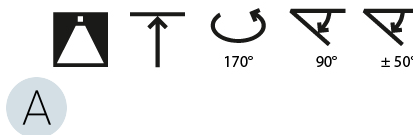

GENERAL

Series: Sign Diva Dancer
Subseries: Sign Diva Dancer Korona
Brand: Prolicht
Division: Architectural
Mounting Type: Suspension
Mounting Location: Ceiling
Subcategory: Pendant

PHYSICAL

Shape: Round
Diameter (mm): 570
Diameter (in): 22 7/16
Height (mm): 1620
Height (in): 63 3/4
Light Distribution: Adjustable / Direct
Weight (kg): 4.5
Weight (lbs): 9.9
Diffuser: PMMA - Opal / Micro-Prism / Sparkling Secret / Vintage Industrial
Fixture Finish: SSR / BKV / CWI / CRY / HAB / UFT / ITA / RUA / FTG / MYG / LOD / PUS / FRO / FUP / KIA / POP / BLS / SPG / MEY / GOH / GUM / CHC / COM / ABZ / JAG / OBR / MOS / ROR
Fixture Material: Extruded Aluminum / Steel

ELECTRICAL

Lamp Type: LED (Zhaga Standard)
Input Wattage (W): 58.3
Total Output Wattage (W): 46.9
Dimming: Tri-Mode (Non-Dimming and Phase Dimming (120Vac only) and 0-10V Dimming)
Driver Included: Yes
Driver Location: Integrated
Driver Type: Constant Current - Universal
Driver Class: Class 2
Input Voltage (V): 120 - 277
Constant Current (MA): 350

LED

Color Temperature (°K): 2700 / 3000 / 4000
Max. Delivered Lumen (lm): 5060 / 6320 / 6580
CRI: >90 CRI
Lamp Life (hrs): 50000

OPTICAL

Adjustability: Rotational Canopy 170°; Tilting Canopy ±50°; Tilting Head ±90°

RATINGS AND CERTIFICATIONS

Certified By: Certified for North American Standards
IP rating: IP20