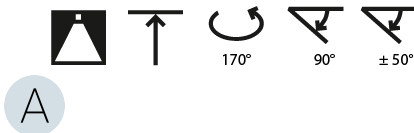

GENERAL

Series: Sign Diva Dancer
Subseries: Sign Diva Dancer
Brand: Prolicht
Division: Architectural
Mounting Type: Suspension
Mounting Location: Ceiling
Subcategory: Pendant

PHYSICAL

Shape: Round
Diameter (mm): 1100
Diameter (in): 43 ⁷/₁₆
Height (mm): 870
Height (in): 34 ¹/₄
Light Distribution: Adjustable / Direct
Weight (kg): 15.8
Weight (lbs): 34.76
Diffuser: PMMA - Opal / Micro-Prism / Sparkling Secret / Vintage Industrial
Fixture Finish: SSR / BKV / CWI / CRY / HAB / UFT / ITA / RUA / FTG / MYG / LOD / PUS / FRO / FUP / KIA / POP / BLS / SPG / MEY / GOH / GUM / CHC / COM / ABZ / JAG / OBR / MOS / ROR
Fixture Material: Extruded Aluminum / Steel

ELECTRICAL

Lamp Type: LED (Zhaga Standard)
Input Wattage (W): 169.4
Total Output Wattage (W): 135
Dimming: Tri-Mode (Non-Dimming and Phase Dimming (120Vac only) and 0-10V Dimming)
Driver Included: Yes
Driver Location: Integrated
Driver Type: Constant Current - Universal
Driver Class: Class 2
Input Voltage (V): 120 - 277
Constant Current (MA): 600

LED

Color Temperature (°K): 3000 / 3500 / 4000
Max. Delivered Lumen (lm): 19520 / 19933 / 20340
CRI: >90 CRI
Lamp Life (hrs): 50000

OPTICAL

Adjustability: Rotational Canopy 170°; Tilting Canopy ±50°; Tilting Head ±90°

RATINGS AND CERTIFICATIONS

Certified By: Certified for North American Standards
IP rating: IP20