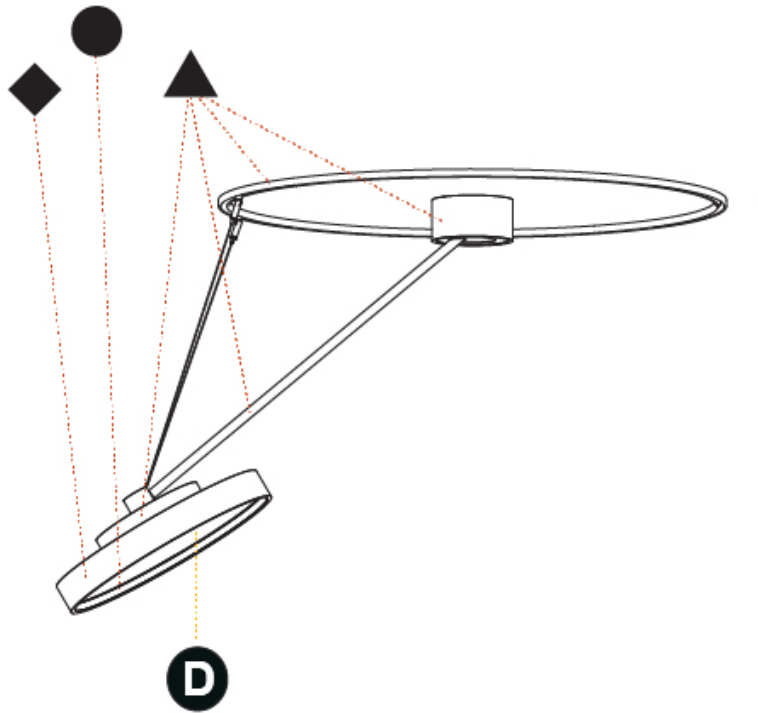

SIGN DIVA DANCER KORONA SUSPENSION

A30879-

PROJECT

TYPE

SPECIFIER

QUANTITY

DATE