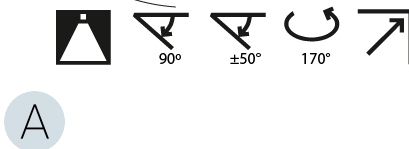

GENERAL

Series: Sign Diva Dancer
Subseries: Sign Diva Dancer Korona
Brand: Prolicht
Division: Architectural
Mounting Type: Suspension
Mounting Location: Ceiling
Subcategory: Pendant

PHYSICAL

Shape: Round
Diameter (mm): 400
Diameter (in): 15 3/4
Height (mm): 870
Depth (mm): 86
Height (in): 34 1/4
Depth (in): 3 3/8
Light Distribution: Adjustable / Direct
Weight (kg): 3.5
Weight (lbs): 7.716
Diffuser: PMMA - Opal / Micro-Prism / Sparkling Secret / Vintage Industrial
Fixture Finish: SSR / BKV / CWI / CRY / HAB / UFT / ITA / RUA / FTG / MYG / LOD / PUS / FRO / FUP / KIA / POP / BLS / SPG / MEY / GOH / GUM / CHC / COM / ABZ / JAG / OBR / MOS / ROR
Fixture Material: Extruded Aluminum / Steel

ELECTRICAL

Lamp Type: LED (Zhaga Standard)
Input Wattage (W): 17.9
Total Output Wattage (W): 16
Dimming: Tri-Mode (Non-Dimming and Phase Dimming (120Vac only) and 0-10V Dimming)
Driver Included: Yes
Driver Location: Integrated
Driver Type: Constant Current - Universal
Driver Class: Class 2
Input Voltage (V): 120 - 277
Constant Current (MA): 500

LED

Color Temperature (*K): 2700 / 3000 / 3500 / 4000
Max. Delivered Lumen (lm): 1870 / 2340 / 2372 / 2420
CRI: >90 CRI
Lamp Life (hrs): 50000

OPTICAL

Adjustability: Rotational Canopy 170°; Tilting Canopy ±50°; Tilting Head ±90°

RATINGS AND CERTIFICATIONS

Certified By: Certified for North American Standards
IP rating: IP20