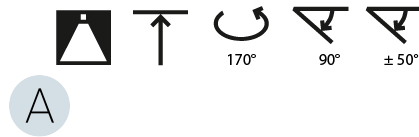

GENERAL

Series: Sign Diva Dancer

Subseries: Sign Diva Dancer Korona

Brand: Prolicht

Division: Architectural

Mounting Type: Suspension

Mounting Location: Ceiling

Subcategory: Pendant

PHYSICAL

Shape: Round

Diameter (mm): 400

Diameter (in): 15 3/4

Height (mm): 1620

Height (in): 63 3/4

Light Distribution: Adjustable / Direct

Weight (kg): 5

Weight (lbs): 11

Diffuser: PMMA - Opal / Micro-Prism / Sparkling Secret / Vintage Industrial

Fixture Finish: SSR / BKV / CWI / CRY / HAB / UFT / ITA / RUA / FTG / MYG / LOD / PUS / FRO / FUP / KIA / POP / BLS / SPG / MEY / GOH / GUM / CHC / COM / ABZ / JAG / OBR / MOS / ROR

Fixture Material: Extruded Aluminum / Steel

ELECTRICAL

Lamp Type: LED (Zhaga Standard)

Input Wattage (W): 17.0

Total Output Wattage (W): 15.4

Dimming: Tri-Mode (Non-Dimming and Phase Dimming (120Vac only) and 0-10V Dimming)

Driver Included: Yes

Driver Location: Integrated

Driver Type: Constant Current - Universal

Driver Class: Class 2

Input Voltage (V): 120 - 277

Constant Current (MA): 500

LED

Color Temperature (°K): 2700 / 3000 / 3500 / 4000

Max. Delivered Lumen (lm): 1807 / 1943 / 1951 / 1991

Nominal Lumen (lm): 2250 / 2420 / 2430 / 2480

CRI: >90 CRI

Lamp Life (hrs): 50000

OPTICAL

Adjustability: Rotational Canopy 170°; Tilting Canopy ±50°; Tilting Head ±90°

RATINGS AND CERTIFICATIONS

Certified By: Certified for North American Standards

IP rating: IP20