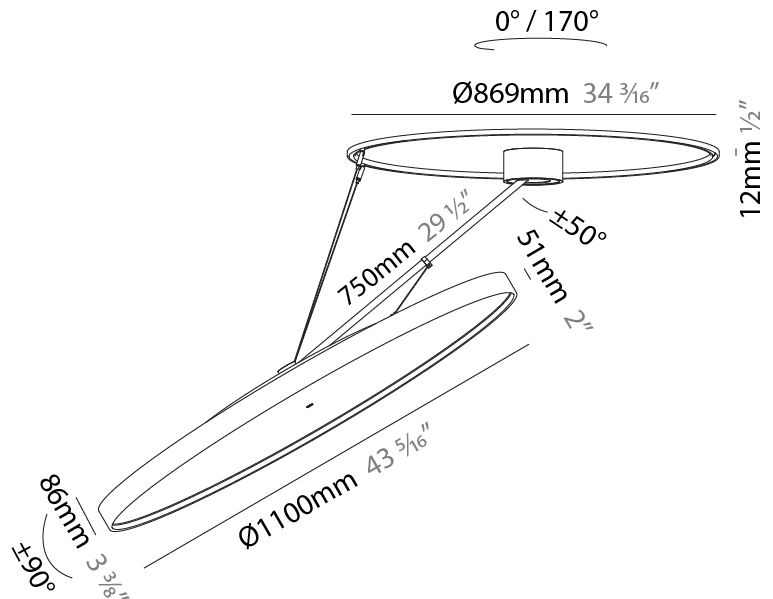

GENERAL

Series: Sign Diva Dancer
Subseries: Sign Diva Dancer Korona
Brand: Prolicht
Division: Architectural
Mounting Type: Suspension
Mounting Location: Ceiling
Subcategory: Pendant

PHYSICAL

Shape: Round
Diameter (mm): 1100
Diameter (in): 43 ⁵/₁₆
Height (mm): 870
Height (in): 34 ¹/₄
Light Distribution: Adjustable / Direct
Weight (kg): 16.1
Weight (lbs): 35.42
Diffuser: PMMA - Opal / Micro-Prism / Sparkling Secret / Vintage Industrial
Fixture Finish: SSR / BKV / CWI / CRY / HAB / UFT / ITA / RUA / FTG / MYG / LOD / PUS / FRO / FUP / KIA / POP / BLS / SPG / MEY / GOH / GUM / CHC / COM / ABZ / JAG / OBR / MOS / ROR
Fixture Material: Extruded Aluminum / Steel

ELECTRICAL

Lamp Type: LED (Zhaga Standard)
Input Wattage (W): 169.4
Total Output Wattage (W): 135
Dimming: Tri-Mode (Non-Dimming and Phase Dimming (120Vac only) and 0-10V Dimming)
Driver Included: Yes
Driver Location: Integrated
Driver Type: Constant Current - Universal
Driver Class: Class 2
Input Voltage (V): 120 - 277
Constant Current (MA): 350

LED

Color Temperature (°K): 2700 / 3000 / 4000
Max. Delivered Lumen (lm): 19520 / 19933 / 20340
CRI: >90 CRI
Lamp Life (hrs): 50000

OPTICAL

Adjustability: Rotational Canopy 170°; Tilting Canopy ±50°; Tilting Head ±90°

RATINGS AND CERTIFICATIONS

Certified By: Certified for North American Standards
IP rating: IP20